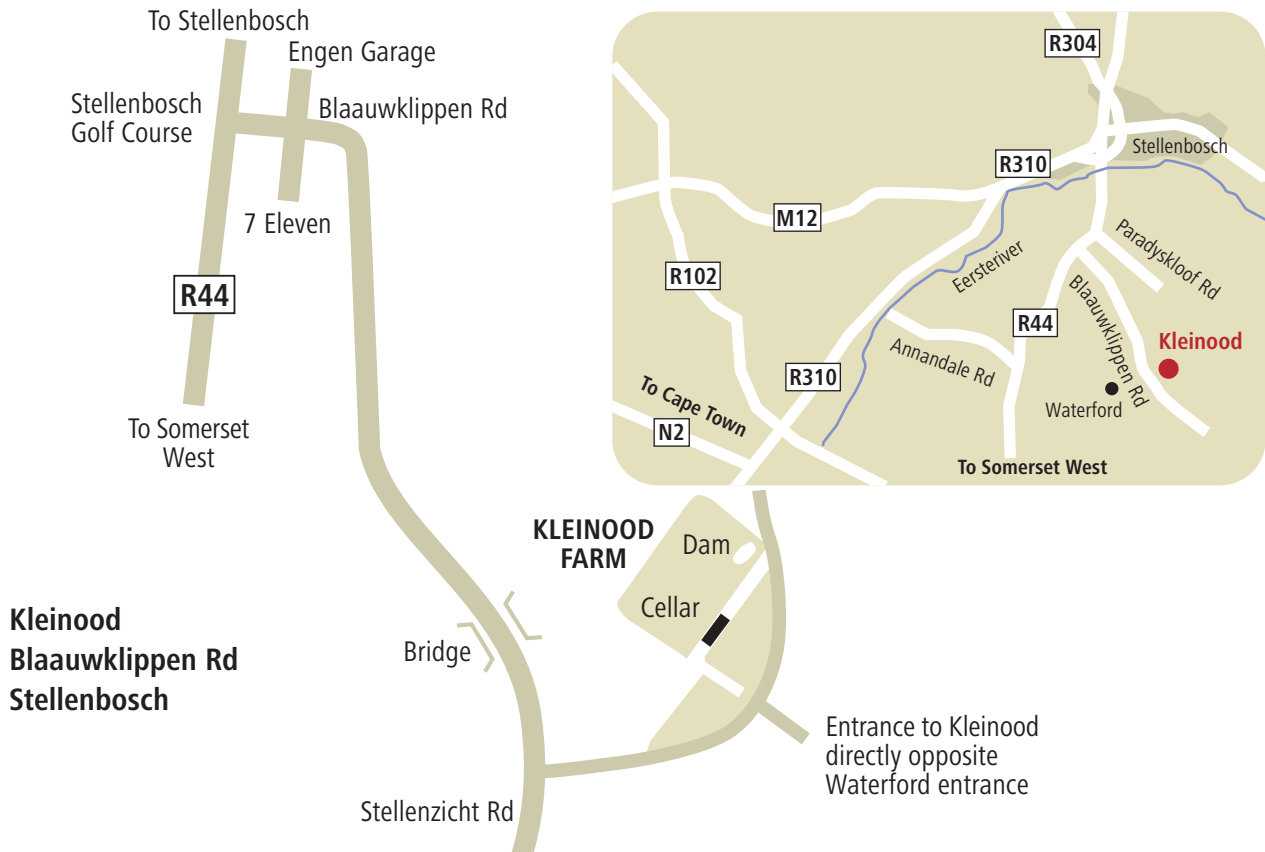

# kleinood

## Directions to Kleinood Farm

- Take N2 from Cape Town
- Take Stellenbosch turn off
- Follow to traffic lights at big strawberry at garage and café on left –
- Take Annandale turn off to right
- Follow to traffic lights at R44
- Turn left and pass through two sets of traffic lights
- Pass Jamestown & Stellenbosch square to the right and Techno Park to the left
- Follow to traffic lights with Engen garage and La Romantica Restaurant to the left
- Turn right here into Blaauwklippen road
- Follow road, cross bridge , pass turn off to the right and Dornier estate on left
- Pass through boom – speed bumps
- Kleinood has a flag flying at the entrance directly opposite Waterford estate
- Follow signposts